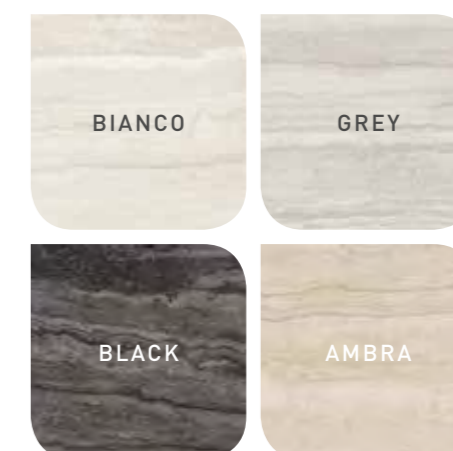

FORMATI . SIZES . FORMATS . FORMATE

LAPPATO *plus+* RETTIFICATO

80x160 32"x63"
59x118 23"x46.5"
59x59 23"x23"
29,5x59 11.5"x23"

RETTIFICATO

60x120 24"x48"
60x60 24"x24"
30x60 12"x24"